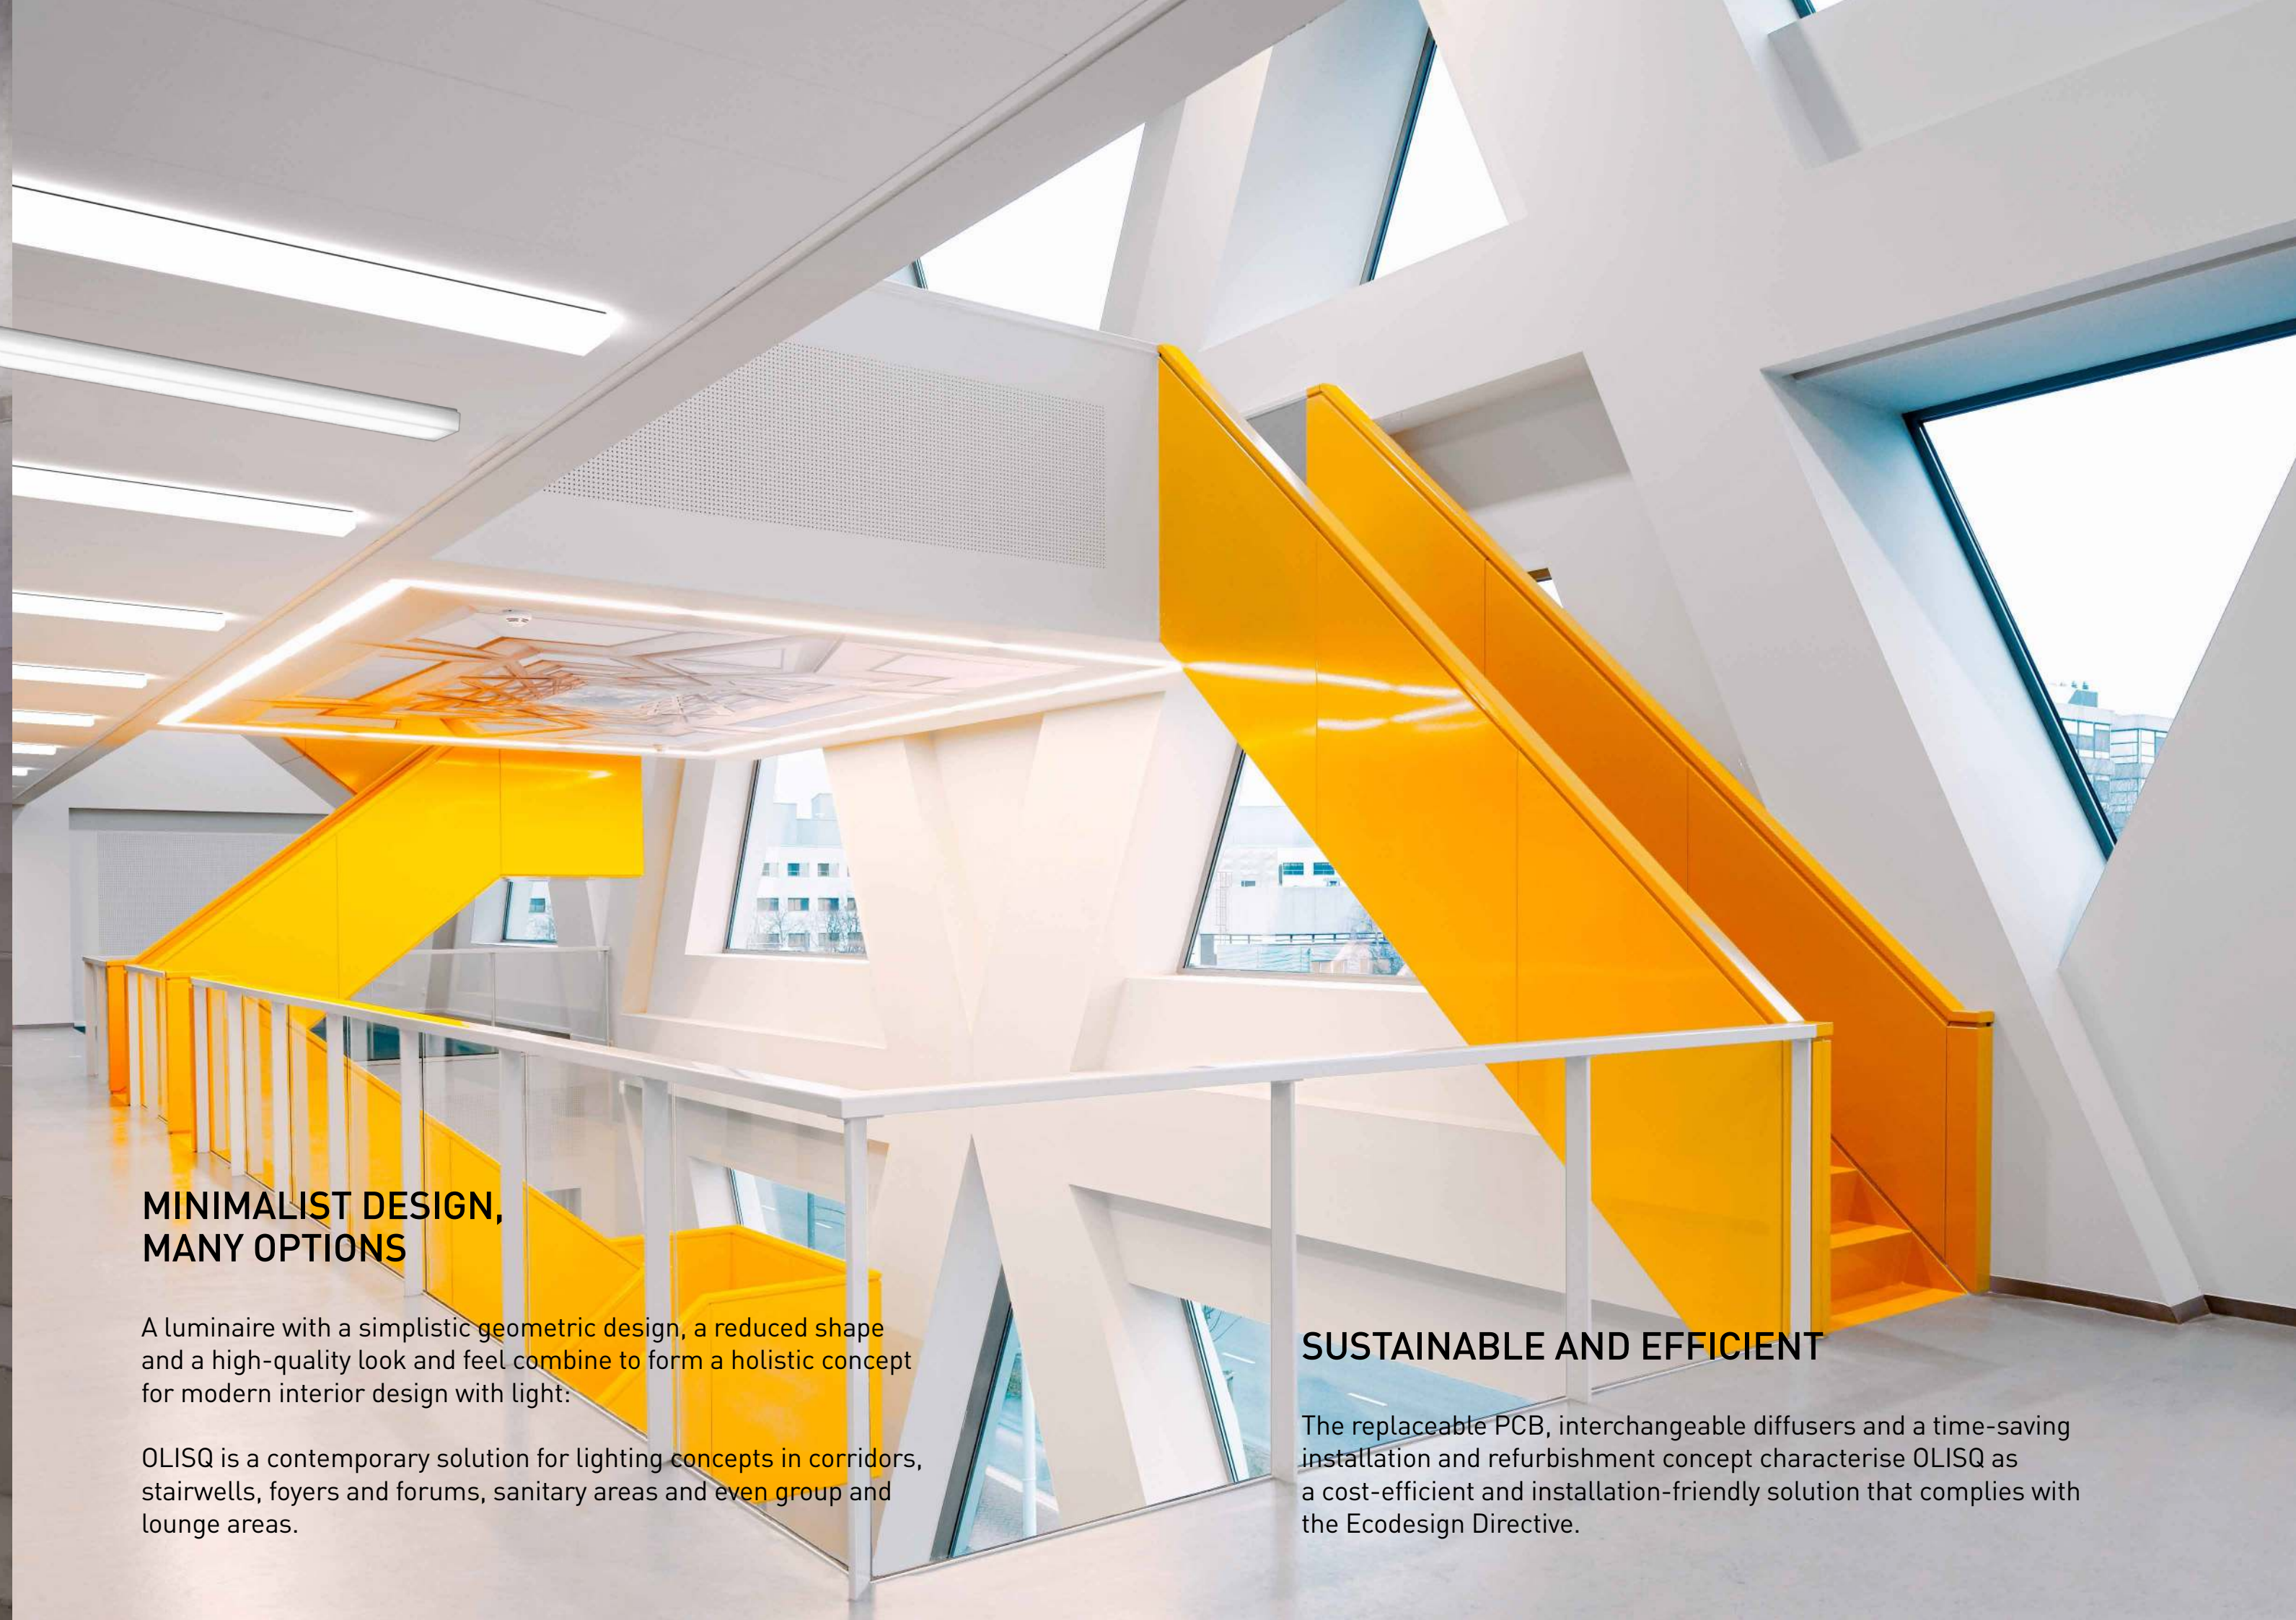

OLISQ

LIGHT GEOMETRY

MINIMALIST DESIGN, MANY OPTIONS

A luminaire with a simplistic geometric design, a reduced shape and a high-quality look and feel combine to form a holistic concept for modern interior design with light:

OLISQ is a contemporary solution for lighting concepts in corridors, stairwells, foyers and forums, sanitary areas and even group and lounge areas.

SUSTAINABLE AND EFFICIENT

The replaceable PCB, interchangeable diffusers and a time-saving installation and refurbishment concept characterise OLISQ as a cost-efficient and installation-friendly solution that complies with the Ecodesign Directive.