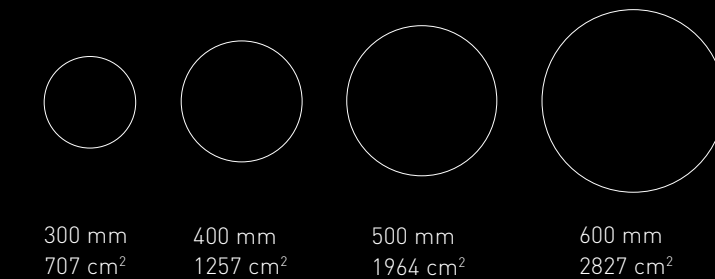

OLISQ ONE RANGE – MULTIPLE APPLICATIONS

OLISQ combines a stringent design with a special diversity of characteristics for different interior design and usage concepts. The easy handling of the system and its limitless variety make OLISQ a universal solution for versatile applications when living and working with light.

OFFICE AND ADMINISTRATION

Whether in corridors, foyers or stairwells – OLISQ features a uniform design with unique flexibility in terms of shape, size, mounting and protection rating. The luminaires also become part of a corporate CI as optional variants in the company colour.

Larger buildings can be attractively divided into zones due to the enormous flexibility in shapes, mounting methods and colours.

HEALTHCARE

The variants with special IK08 protection rating (optionally with vandalism protection) and HCL for patient rooms as well as the emergency light and sensor luminaires allow building-wide use with maximum safety. OLISQ is also suitable for use in sanitary and shower areas.

INDUSTRY

Can also be tough as nails: with protection ratings IP40 or IP54, IK03 or IK08, the luminaire proves itself in challenging environments, and as a standard version with D marking also in operating areas exposed to fire hazards.

EDUCATION

OLISQ FOR YOUR LIMITLESS POSSIBILITIES

EFFICIENT AND DURABLE:

high efficiency (up to 140 lm/W) guarantees permanently low energy consumption, while the long service life of 50,000 h at L90 and 100,000 h at L80 keeps overall operating and maintenance costs low.

UNIVERSAL DESIGN: