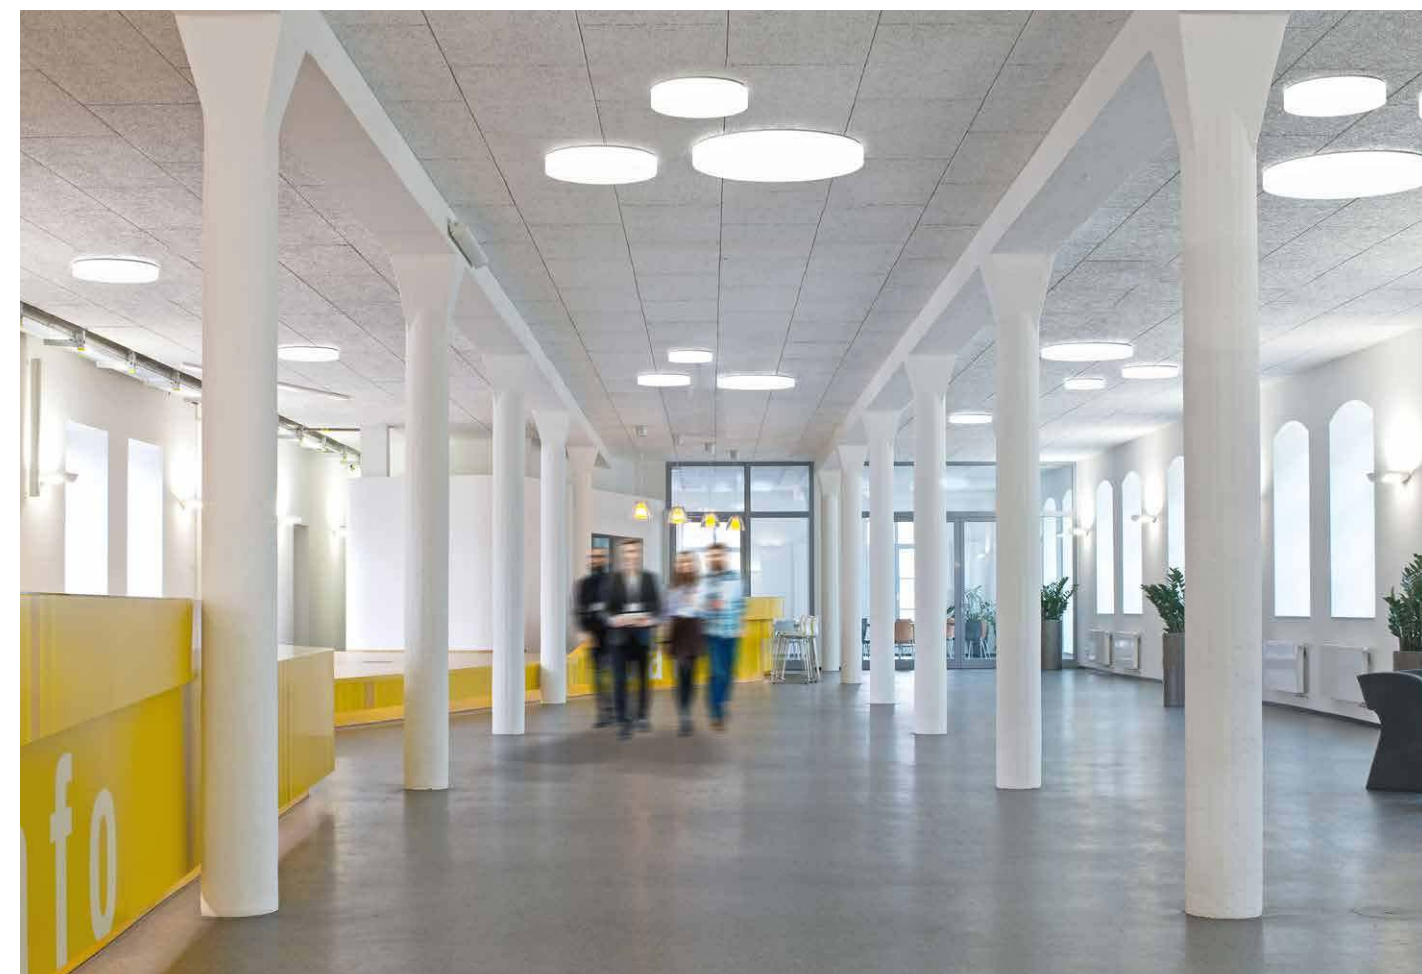

OLISQ ONE RANGE – MULTIPLE APPLICATIONS

OLISQ combines a stringent design with a special diversity of characteristics for different interior design and usage concepts. The easy handling of the system and its limitless variety make OLISQ a universal solution for versatile applications when living and working with light.

OFFICE AND ADMINISTRATION

Whether in corridors, foyers or stairwells – OLISQ features a uniform design with unique flexibility in terms of shape, size, mounting and protection rating. The luminaires also become part of a corporate CI as optional variants in the company colour.

Larger buildings can be attractively divided into zones due to the enormous flexibility in shapes, mounting methods and colours.

HEALTHCARE

The variants with special IK08 protection rating (optionally with vandalism protection) and HCL for patient rooms as well as the emergency light and sensor luminaires allow building-wide use with maximum safety. OLISQ is also suitable for use in sanitary and shower areas.

INDUSTRY

Can also be tough as nails: with protection ratings IP40 or IP54, IK03 or IK08, the luminaire proves itself in challenging environments, and as a standard version with D marking also in operating areas exposed to fire hazards.

EDUCATION

OLISQ FOR YOUR LIMITLESS POSSIBILITIES

EFFICIENT AND DURABLE:

high efficiency (up to 140 lm/W) guarantees permanently low energy consumption, while the long service life of 50,000 h at L90 and 100,000 h at L80 keeps overall operating and maintenance costs low.

UNIVERSAL DESIGN:

the purist design of the OLISQ series blends into any style of architecture. All three designs feature the same functions and a high level of design flexibility thanks to the variety of mounting options (surface-mounted, semi-recessed or suspended) which fit individually into the overall concept.

DESIGN ELEMENTS – RAL ACCORDING TO CHOICE:

accessories and decorative attachments achieve precisely fitting light and room settings. The decorative rings are available in any RAL colour.

IMPACT RESISTANCE:

even the basic version with IK03 is ideally suited for use in corridors and stairwells. For even greater impact resistance, all variants are also available with IK08 as standard.

MULTILUMEN:

with the multilumen version, the luminaire's luminous flux can be varied via switch or app. This is ideal for retroactively adapting the luminaire to changed conditions.

WIRELESS NETWORKING – SMARTNESS INCLUDED:

optionally, the luminaires can be wirelessly networked with LiveLink SwarmSens and offer functions such as HCL and running light. Emergency light variants and other sensor variants are also possible.

GREEN DEAL – SUSTAINABILITY AT ALL LEVELS:

efficiency and durability make OLISQ a role model in terms of sustainability – the luminaire meets the latest environmental standards and reduced waste thanks to optimised packaging concepts. Post-production recycling ensures an efficient circular economy and easy servicing ensures sustainable use.

OLISQ REFURBISHED IN NEXT TO NO TIME

Not least because of the lamp ban coming into effect in March 2023, alternatives to conventional solutions equipped with fluorescent lamps are more in demand than ever. With its features optimised for refurbishment, OLISQ is the perfect solution for one-to-one upgrading projects.

Both the external dimensions and the drilling holes and feed points are identical to many common older products such as TRILUX 740N, Deca, 3331 and many more. Thanks to excellent efficiency values, energy savings of up to 61% can be achieved without effort, and up to 91% with integrated sensor technology or LiveLink light management. At the same time, the higher achievable illuminance supports compliance with the revised DIN EN 12464-1.

Three shapes, one design, all functionalities. In addition to three shapes in various sizes, there is also a choice of different luminous fluxes, colours and Active variants. Colour customising and functional upgrades can still be carried out at a later date, making OLISQ a luminaire system that lasts. No drilling. No painting. Just OLISQ.

Find quick and easy help for refurbishment solutions at: www.trilux.com/refurbishment