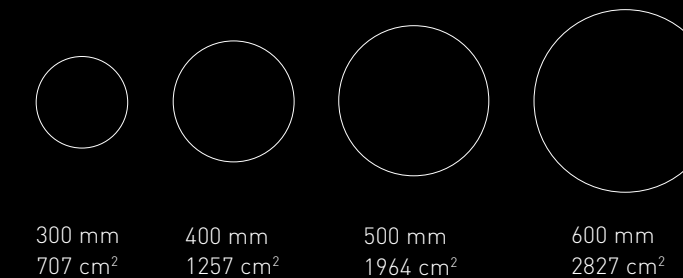

OLISQ ONE RANGE – MULTIPLE APPLICATIONS

OLISQ combines a stringent design with a special diversity of characteristics for different interior design and usage concepts. The easy handling of the system and its limitless variety make OLISQ a universal solution for versatile applications when living and working with light.

OFFICE AND ADMINISTRATION

Whether in corridors, foyers or stairwells – OLISQ features a uniform design with unique flexibility in terms of shape, size, mounting and protection rating. The luminaires also become part of a corporate CI as optional variants in the company colour.

Larger buildings can be attractively divided into zones due to the enormous flexibility in shapes, mounting methods and colours.

HEALTHCARE

The variants with special IK08 protection rating (optionally with vandalism protection) and HCL for patient rooms as well as the emergency light and sensor luminaires allow building-wide use with maximum safety. OLISQ is also suitable for use in sanitary and shower areas.

INDUSTRY

Can also be tough as nails: with protection ratings IP40 or IP54, IK03 or IK08, the luminaire proves itself in challenging environments, and as a standard version with D marking also in operating areas exposed to fire hazards.

EDUCATION

OLISQ REFURBISHED IN NEXT TO NO TIME

Not least because of the lamp ban coming into effect in March 2023, alternatives to conventional solutions equipped with fluorescent lamps are more in demand than ever. With its features optimised for refurbishment, OLISQ is the perfect solution for one-to-one upgrading projects.