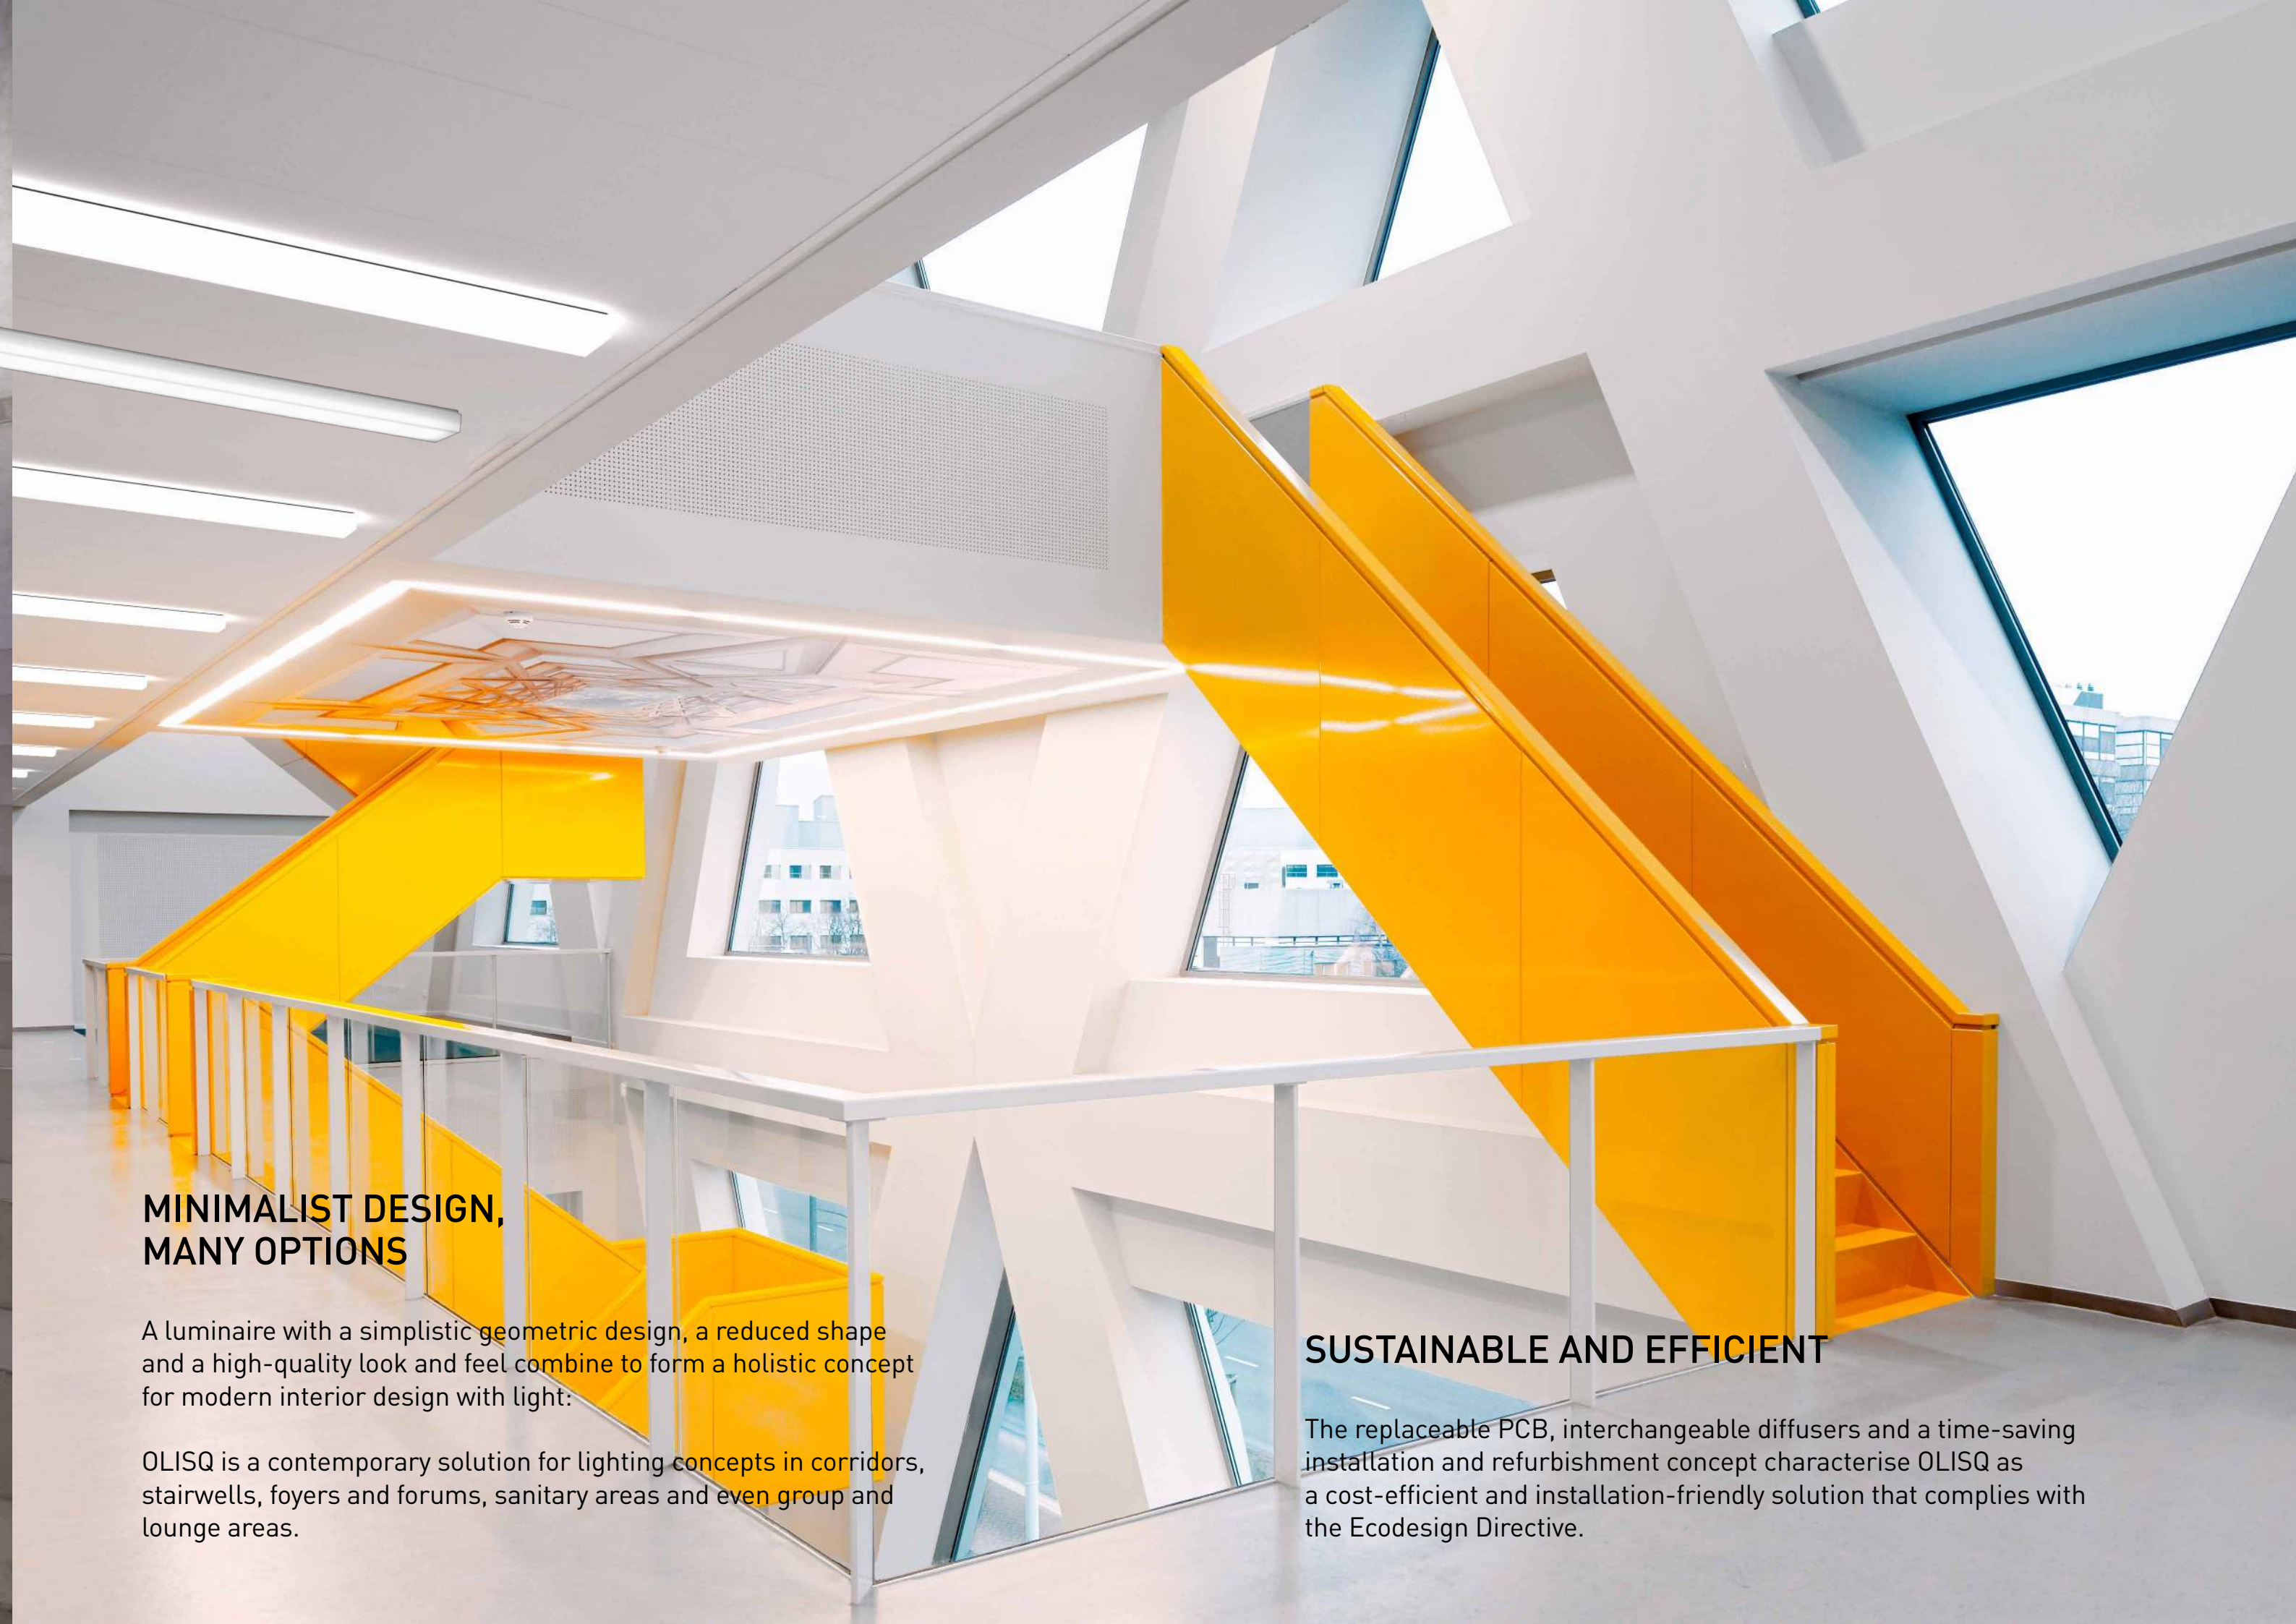

OLISQ

LIGHT GEOMETRY

MINIMALIST DESIGN, MANY OPTIONS

A luminaire with a simplistic geometric design, a reduced shape and a high-quality look and feel combine to form a holistic concept for modern interior design with light:

OLISQ is a contemporary solution for lighting concepts in corridors, stairwells, foyers and forums, sanitary areas and even group and lounge areas.

SUSTAINABLE AND EFFICIENT

The replaceable PCB, interchangeable diffusers and a time-saving installation and refurbishment concept characterise OLISQ as a cost-efficient and installation-friendly solution that complies with the Ecodesign Directive.